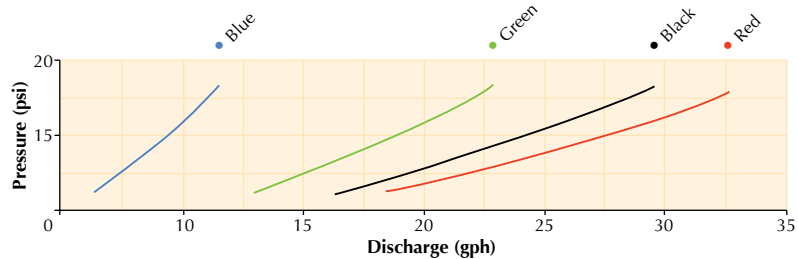

Single Piece Jets

Economical fan spray jet for effective watering.

Features

- Winged base with 'Quick' thread for rapid and easy installation.
- No tools required.
- Choice of three spray patterns – 360°, 180°, 90°.
- Four color coded flow rates.

Applications

Home and landscaped gardens and horticultural applications.

Single Piece Jets
360°

Single Piece Jets
180°

Single Piece Jets
90°

Performance			 360°	 180°	 90°
COLOR AND ORIFICE SIZE	PRESSURE (psi)	FLOW (gph)	DIAMETER (ft)	RADIUS (ft)	
Blue 0.04"	10	7.5	5.7	2.8	4.0
	15	9.5	6.6	3.3	4.6
	20	11.0	7.5	3.8	5.3
Green 0.06"	10	15.0	7.0	3.6	4.6
	15	18.8	7.9	4.1	5.3
	20	21.8	8.9	4.7	6.0
Black 0.067"	10	19.4	8.4	4.3	5.6
	15	24.2	9.3	5.0	6.3
	20	28.2	10.2	5.6	7.0
Red 0.075"	10	21.7	9.0	5.0	6.3
	15	27.4	9.8	5.6	6.9
	20	31.4	10.8	6.3	7.6

Flow Rate

Single Piece Jet

SPRAY PATTERN	COLOR	PART NUMBER	PACK QUANTITY	PACKS PER CARTON	CARTON (lbs)
360°	Blue	15445	100	50	7.4
180°	Blue	15425	100	50	7.4
90°	Blue	15415	100	50	7.4
360°	Green	15545	100	50	7.4
180°	Green	15525	100	50	7.4
90°	Green	15515	100	50	7.4
360°	Black	15645	100	50	7.4
180°	Black	15625	100	50	7.4
90°	Black	15615	100	50	7.4
360°	Red	15745	100	50	7.4
180°	Red	15725	100	50	7.4
90°	Red	15715	100	50	7.4

Specifications

DIMENSIONS		UV STABILIZED MATERIALS	BASE/CONNECTION TYPE
HEIGHT	0.87"	acetal	Inlet: "QUICK" THREAD 0.16"
WIDTH across wings	0.5"		
WEIGHT (approx)	0.021 oz		